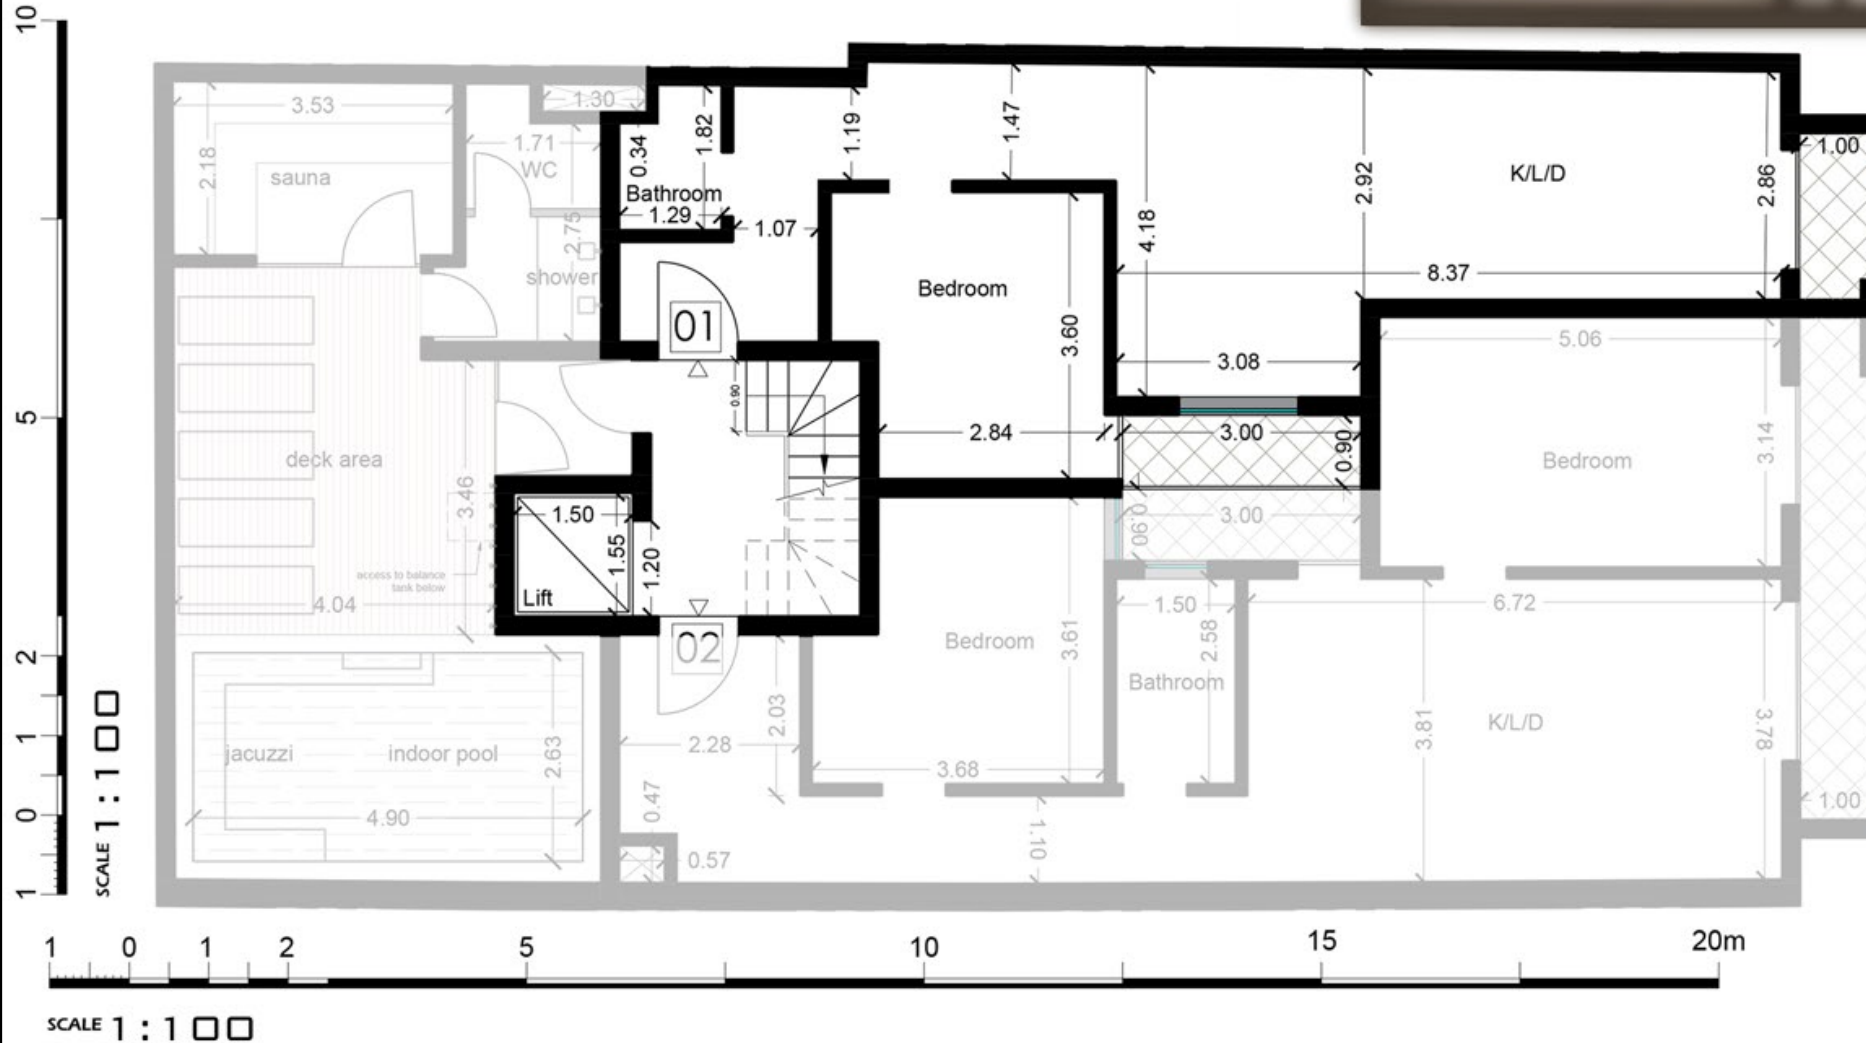

Northern Heights

Mellieha

Apartment 01
First Floor (Level 1)

Artistic Impression Only
Beams may protrude with
minimum headroom of 2.1m

Internal : 61.7 m² External : 5.2 m²
Total Area : 66.9 m² circa